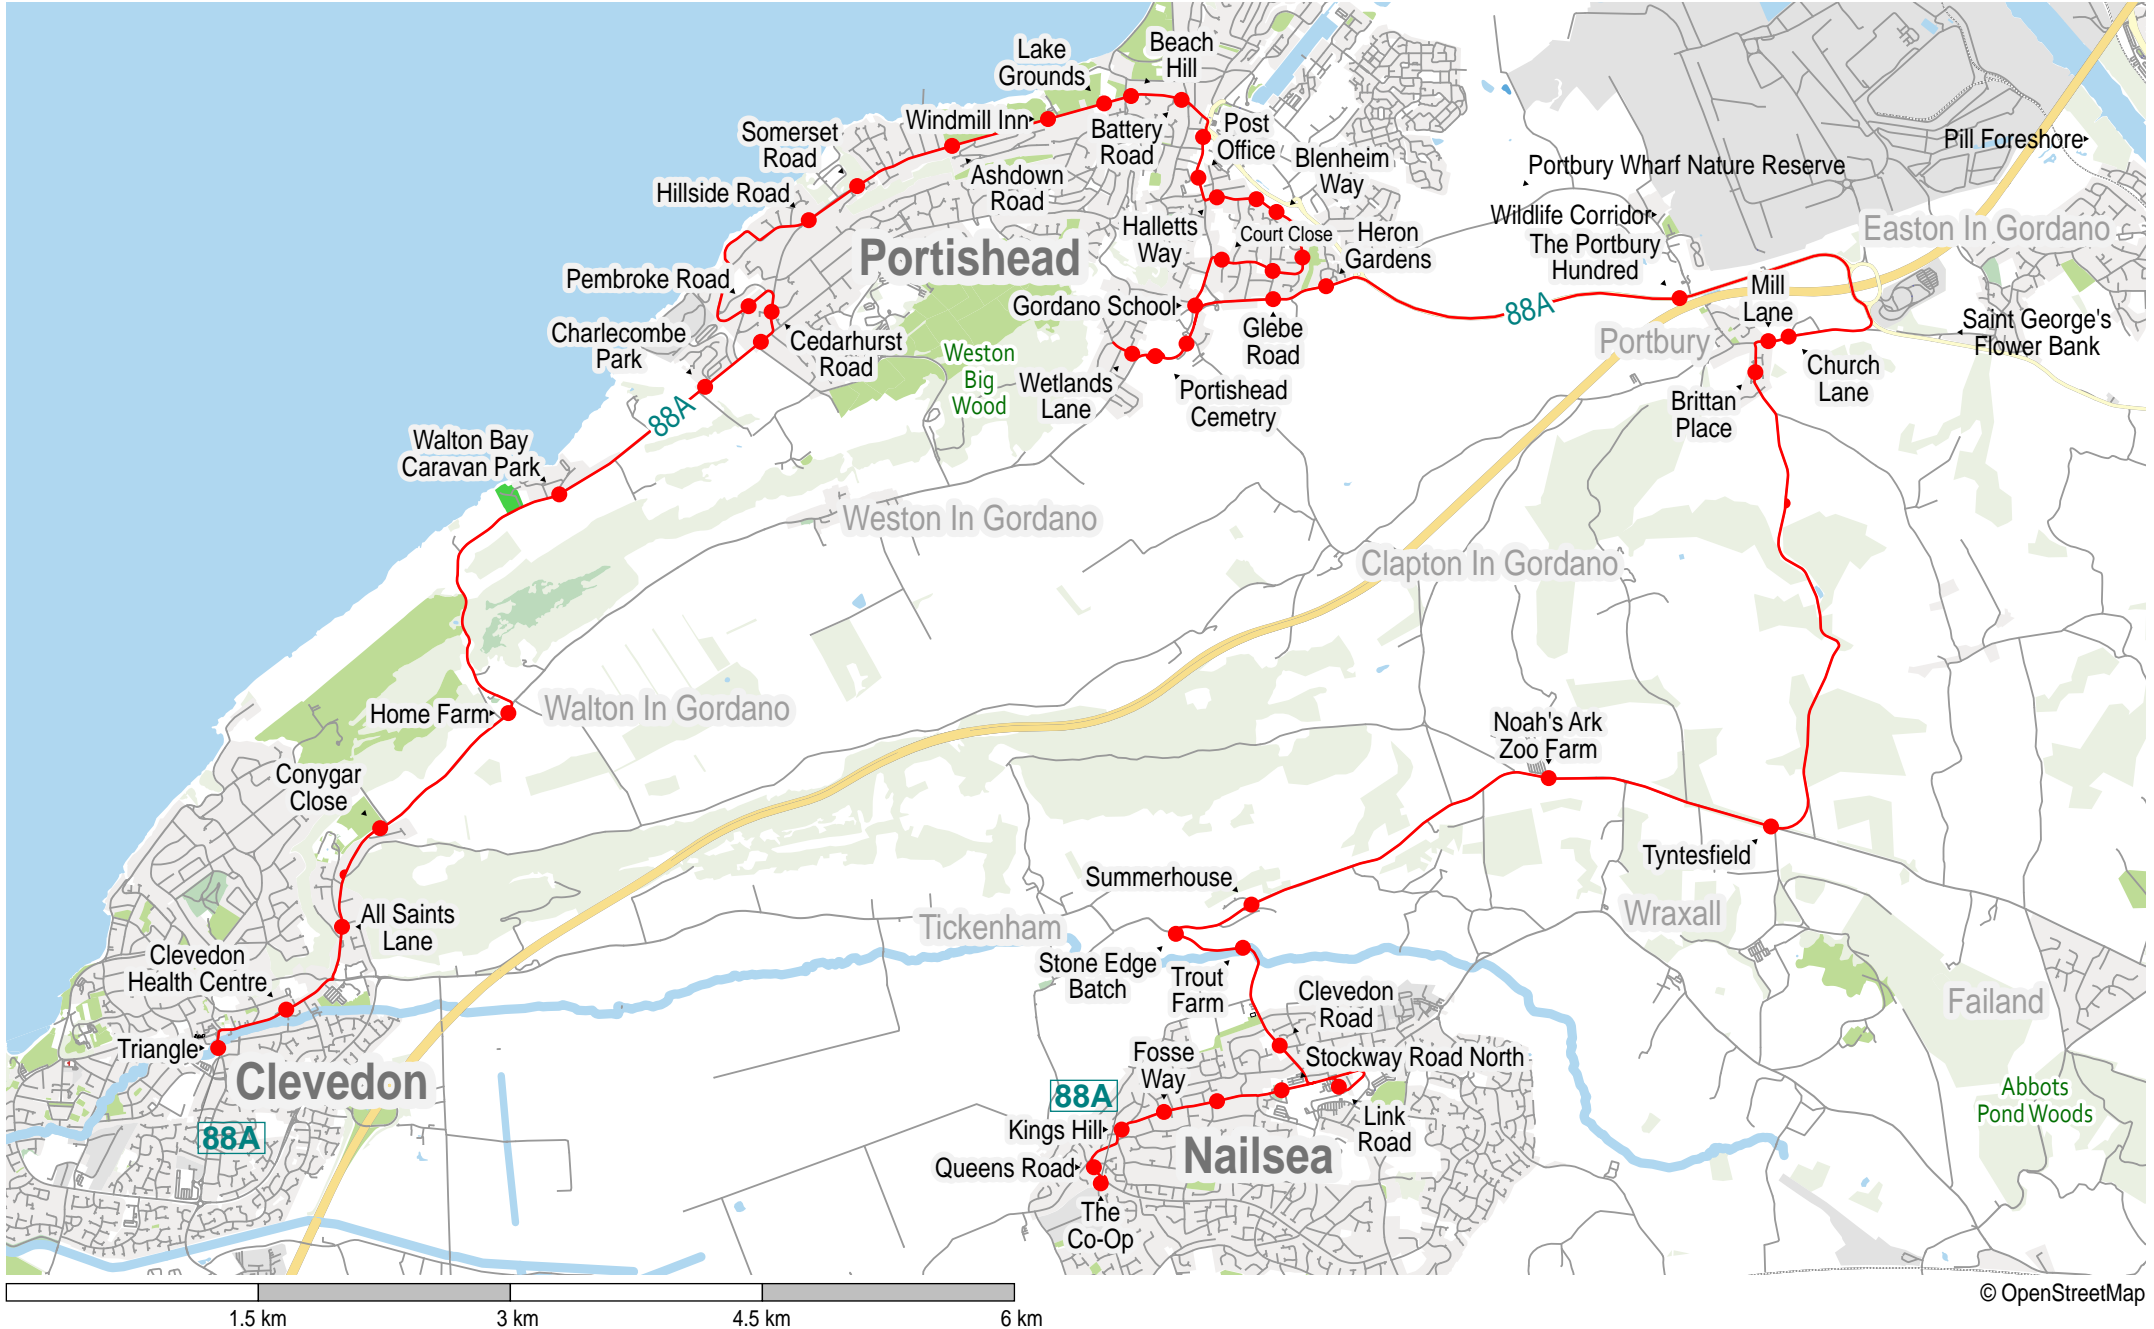

Route map for Carmel Bristol service 88A (outbound)

Route map for Carmel Bristol service 88A (inbound)